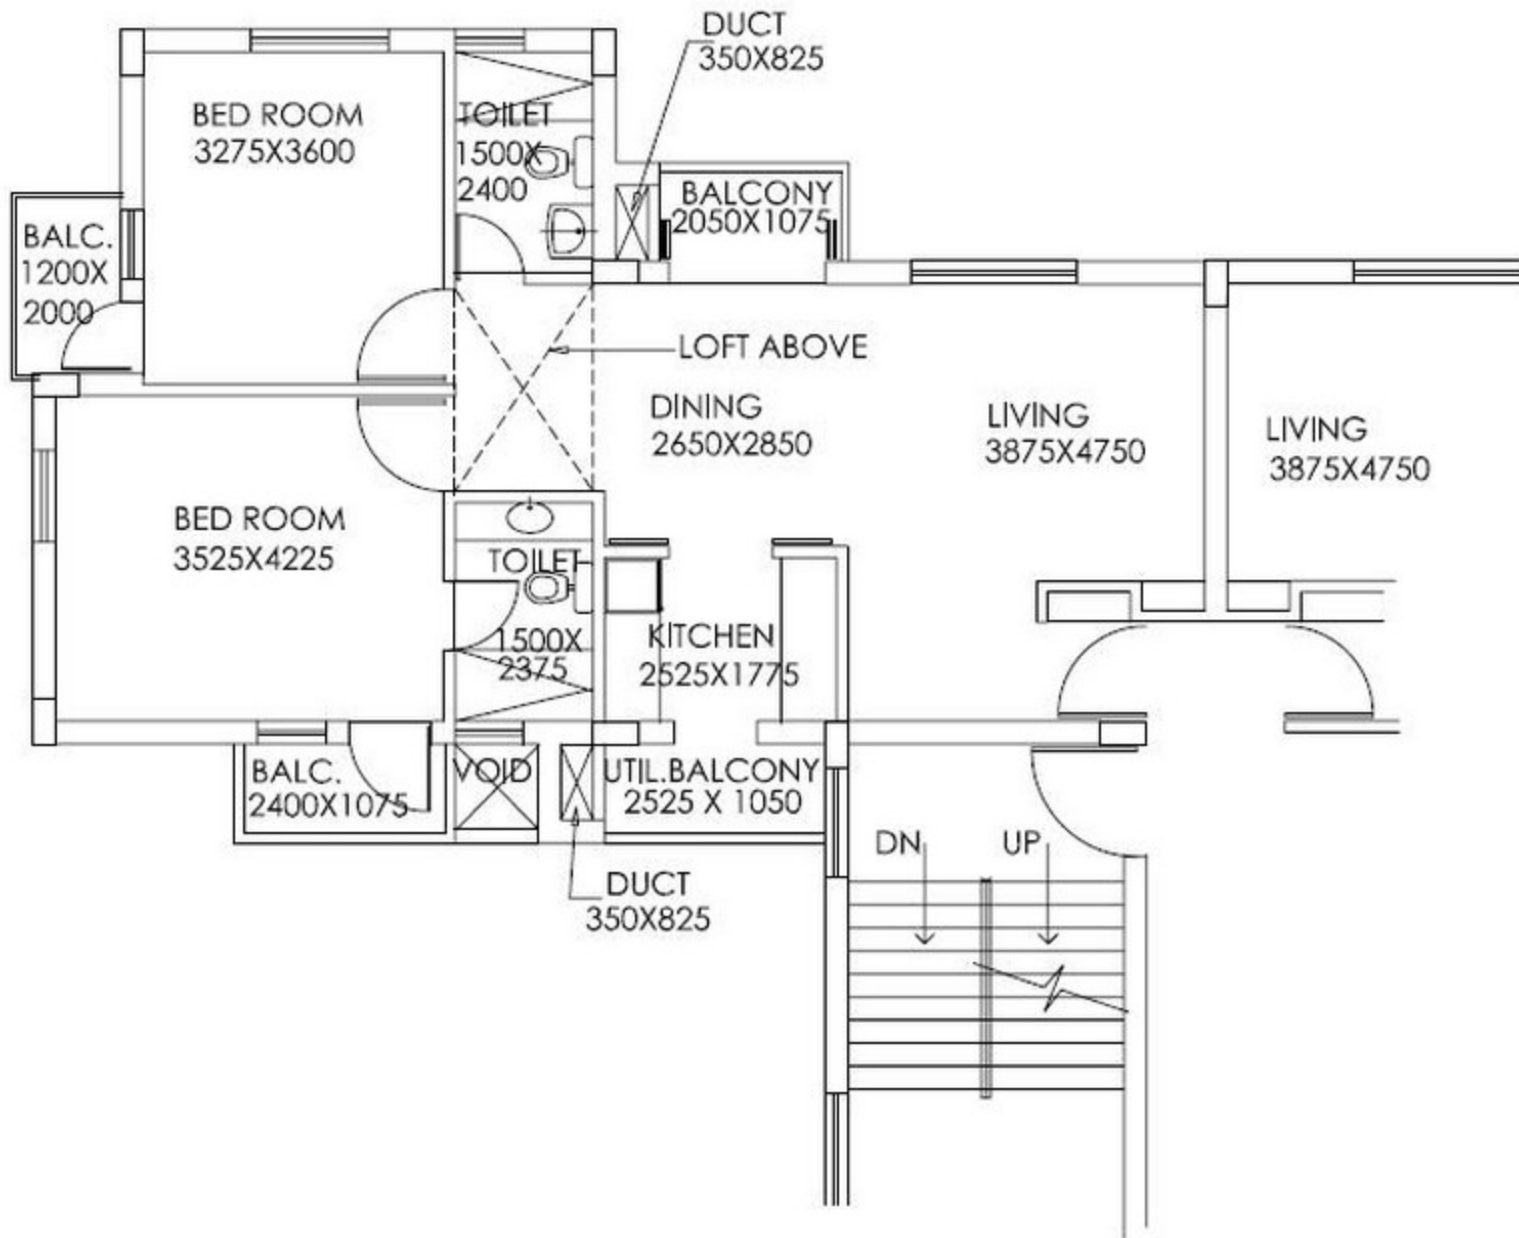

DELUXE APARTMENT (DXA) APPROX SUPER AREA 1585 SQFT

MODERN APARTMENT (MDA) APPROX SUPER AREA 1155 SQFT

SUPER DELUXE APARTMENT (SDA)

APPROX SUPER AREA 1835 SQFT

UNIT C (SUPER AREA 708 SQFT)

UNIT B (SUPER AREA 723 SQFT)

TYPICAL FLOOR PLAN

UNIT A (SUPER AREA 708 SQFT)