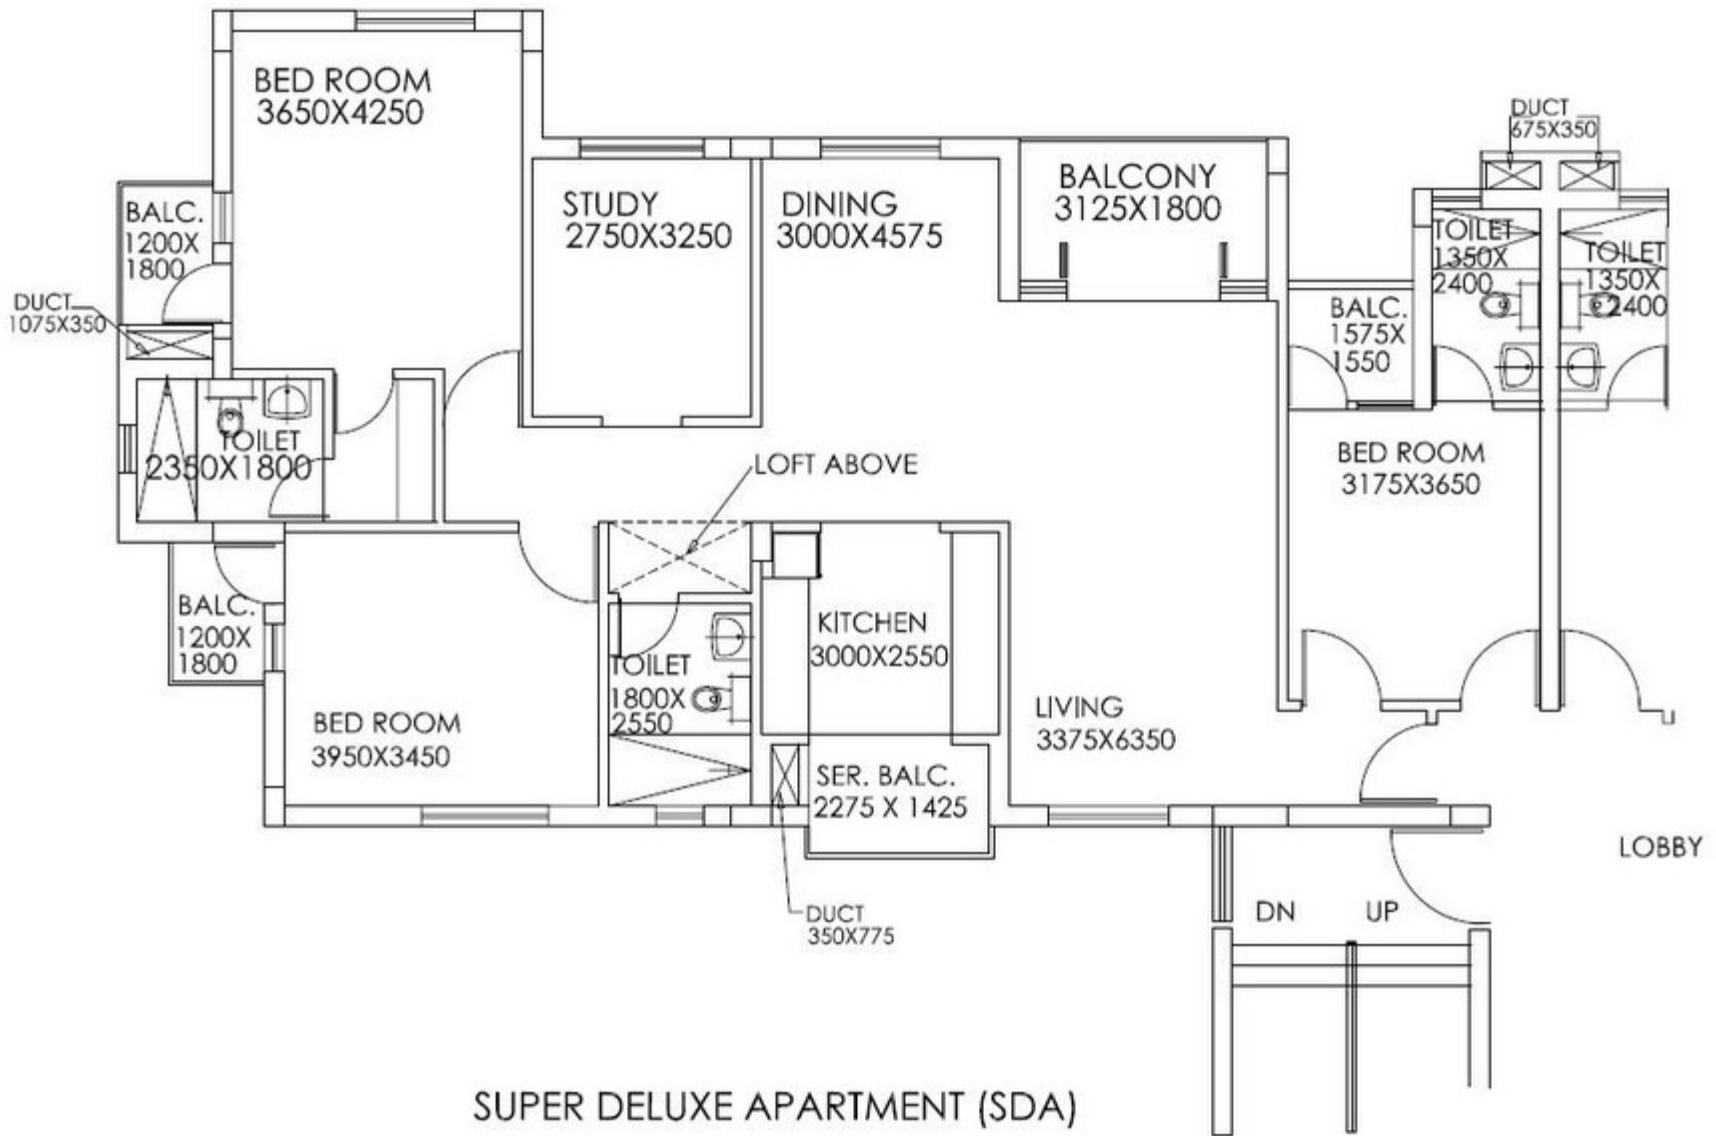

DELUXE APARTMENT (DXA) APPROX SUPER AREA 1585 SQFT

MODERN APARTMENT (MDA) APPROX SUPER AREA 1155 SQFT

SUPER DELUXE APARTMENT (SDA)

APPROX SUPER AREA 1835 SQFT

UNIT C (SUPER AREA 708 SQFT)

UNIT B (SUPER AREA 723 SQFT)

TYPICAL FLOOR PLAN

UNIT A (SUPER AREA 708 SQFT)