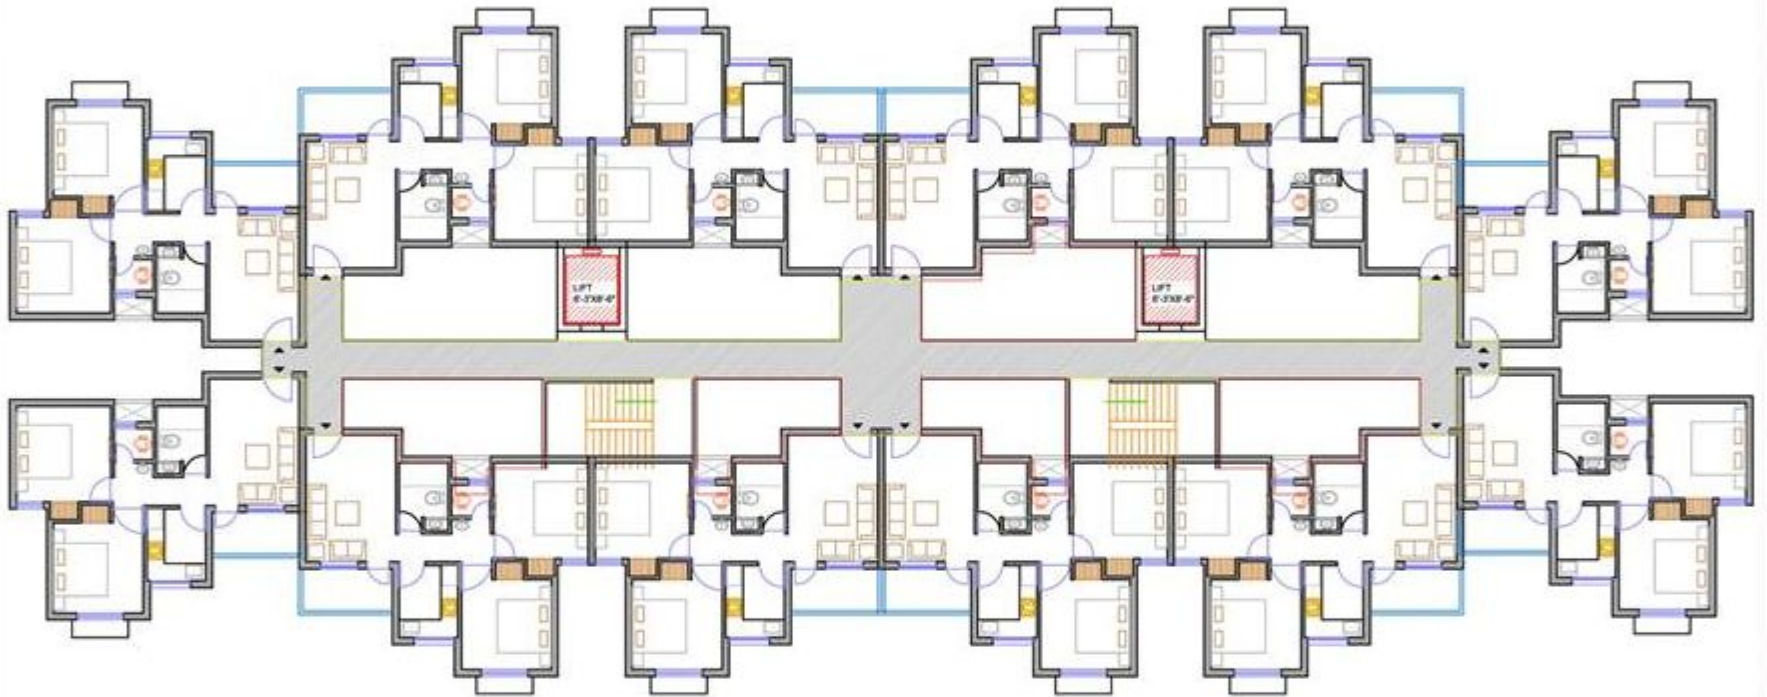

JJAY

CLUSTER PLAN

JJAY

UNIT PLAN

BUILT UP AREA = 750 SQ FT