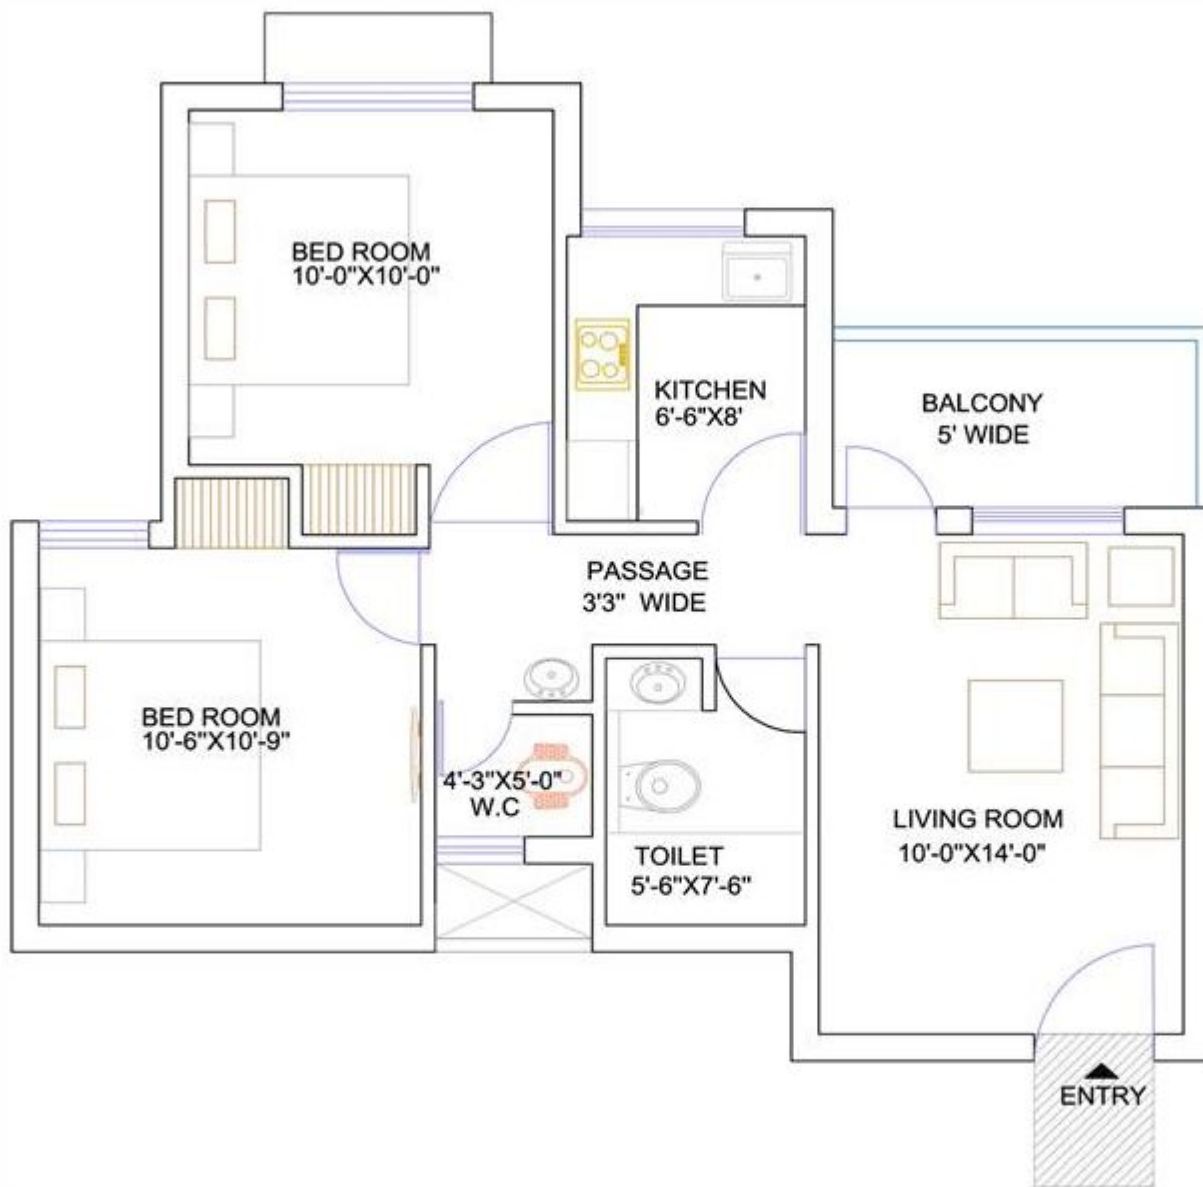

JJAY

CLUSTER PLAN

JJAY

UNIT PLAN

BUILT UP AREA = 750 SQ FT